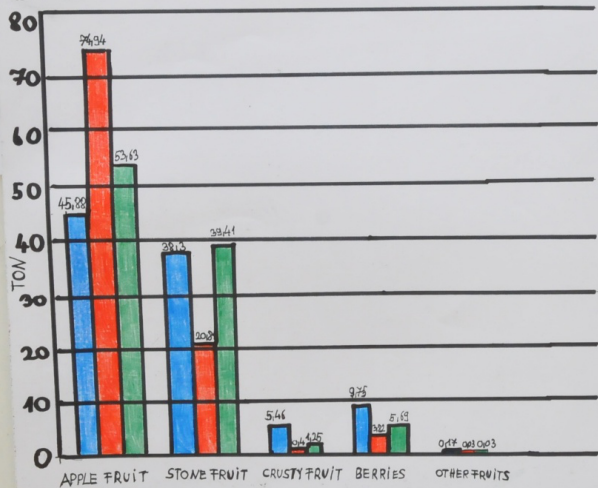

ALI

FRUIT PRODUCTION

TOTAL PRODUCTION BY TYPE

PRODUCTION PER HECTARE